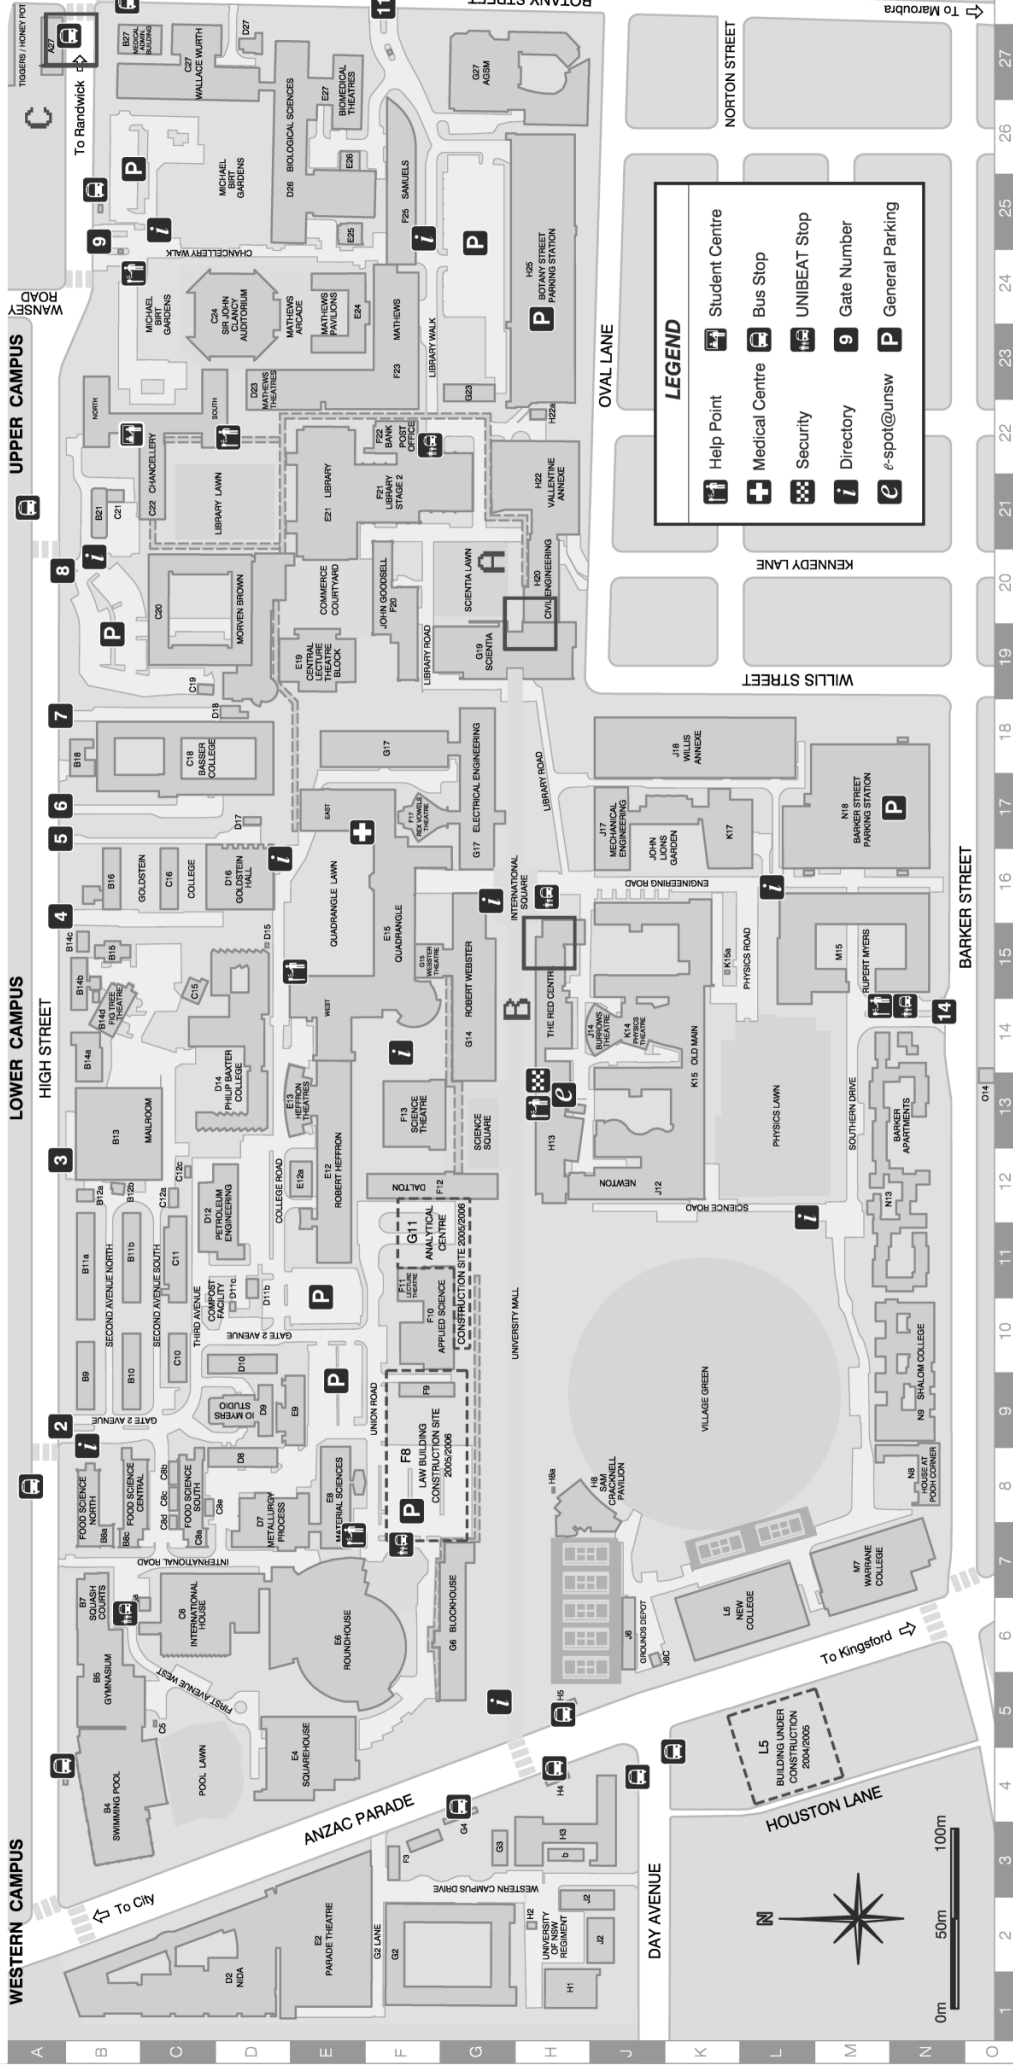

KENSINGTON CAMPUS MAP

BUILDINGS		THEATRES		SERVICES	
AGSM	G27	Applied Science Theatre	F11	Counselling Service	E15
Applied Science	F10	Biomedical Theatres	E27	Discomet	F21
Arts and Social Sciences	D24	Central Lecture Block (CLB)	E19	e-spot (Security, Parking, Permits etc)	H13
Biological Sciences	G26	Civil Engineering Theatre G1	E19	Engineering and Computing	H13
Business	G26	Engineering Theatre G1	E19	Environmental Management Program	H13
Chemistry	G26	Fig Tree Theatre	E13	Facilities Management	B15
Civil Engineering	H20	Heifron Theatres	E13	Housing Office	E15
Dalton	F12	IO Myers Studio	D9	Human Resources	C22
Electrical Engineering	G17	Keith Burrows Theatre	J14	Independent Learning Centre	E22
Engineering	G17	Mathews Theatres	D23	International Student Office	E22
Geography	G17	NewSouth Global Theatre	G14	Mail Centre	B13
Golf House (38 Botany St.)	B8a, B8c, A27	Old Main Building (1152) Theatre	G14	Medical Centre	E15
Goodsell	F20	Parade Theatre (NIDA)	E2	NewsSouth Global P/L	G2
Helfron	K17	Reed College Theatre	E2	NewSouthQ	G2
K17 (Computer Science)	A17	Rev Cos Theatre	F17	Pharmacy Clinic	B5
Law (Proposed Construction add-on)	E12	Richie Theatre	G19	Physiology Clinic	B5
Library Stage 2	F21	Rupert Myers Theatre	M15	Planning and Development	C22
Material Science	E8	Science Theatre	F13	Public Office	C22
Mathews	F23	Webster Theatres	G15	Public Affairs & Development	C22
Mechanical Engineering	J17				
Metallurgy	D27				
Metallurgy Process	D7				
Movner Brown	C20	Residences			
New South Global	L5	Barker Apartments	N13	Aboriginal Education Program	A29
(Proposed Construction 2003/04)		Baxter College	C18	(47 Botany Street)	F21
NIDA	D2	Baxter College	C18	Aboriginal Research and Resource Centre	F21
Old Main	K15	Braddon College	C18	Aboriginal Student Centre (Office)	E15
Pavilions	E24	Braddon College	C18	Accounting and Finance Unit	F13
Petroleum Engineering	D12	Braddon College	C18	Architecture and Planning Unit	F13
Quadrangle	E15	Braddon College	C18	Business Management	H14a
Quadrangle	E15	Braddon College	C18	Business School	H14a
Roundhouse	G14	Braddon College	C18	Business School (New South Q)	C22
Sam Craddock Pavilion	H8	Braddon College	C18	Business School (New South Q)	C22
Sam Craddock Pavilion	H8	Braddon College	C18	Business School (New South Q)	C22
Shalton College	M7	Braddon College	C18	Business School (New South Q)	C22
Squarehouse	E4	Braddon College	C18	Business School (New South Q)	C22
University Regiment	F21	Braddon College	C18	Business School (New South Q)	C22
Valentine Annexe	H22	Braddon College	C18	Business School (New South Q)	C22
Wallace Wurth	C27	Braddon College	C18	Business School (New South Q)	C22
Wallace Wurth	C27	Braddon College	C18	Business School (New South Q)	C22
Warrane College	D7	Braddon College	C18	Business School (New South Q)	C22
Warrane College	D7	Braddon College	C18	Business School (New South Q)	C22
Warrane College	D7	Braddon College	C18	Business School (New South Q)	C22